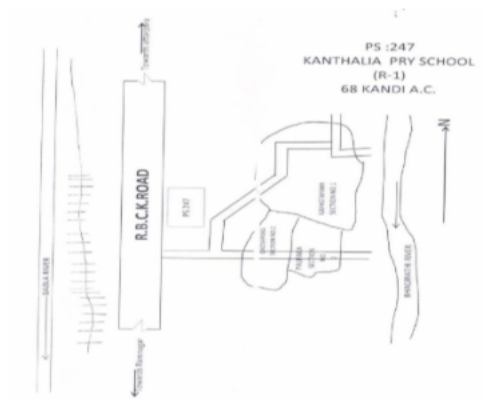

Nazri Naksha

Google Map View

Polling Station Building Front View

Polling Station Front View

Cad View

Key MAP View