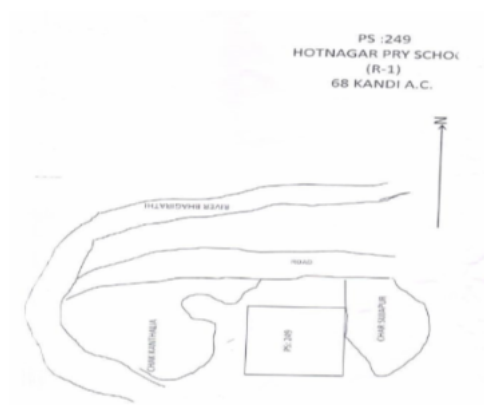

Nazri Naksha

Google Map View

Polling Station Building Front View

Polling Station Front View

Cad View

Key MAP View