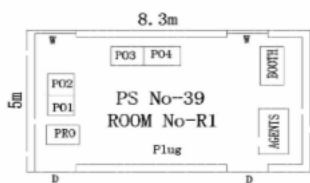

Nazri Naksha

Google Map View

CAD DRAWING

Scale 1:100