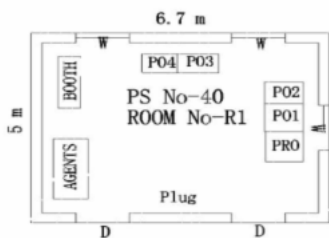

Nazri Naksha

Google Map View

CAD DRAWING

Scale 1:100