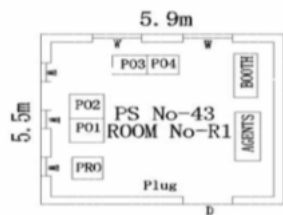

Nazri Naksha

Google Map View

CAD DRAWING

Scale 1:100