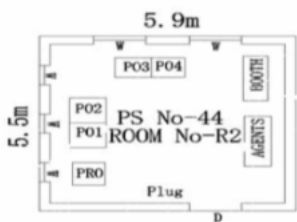

Nazri Naksha

Google Map View

CAD DRAWING

Scale 1:100