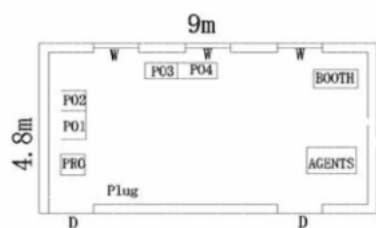

Nazri Naksha

Google Map View

CAD DRAWING

Scale 1:100