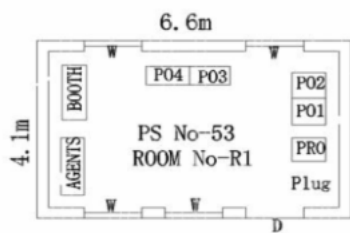

Nazri Naksha

Google Map View

CAD DRAWING

Scale 1:100