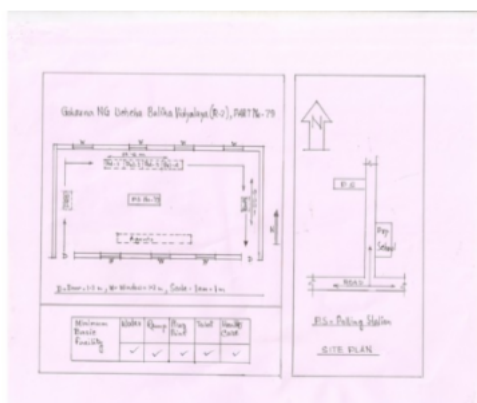

Nazri Naksha

Google Map View

Polling Station Building Front View

Polling Station Front View

Cad View

Key MAP View