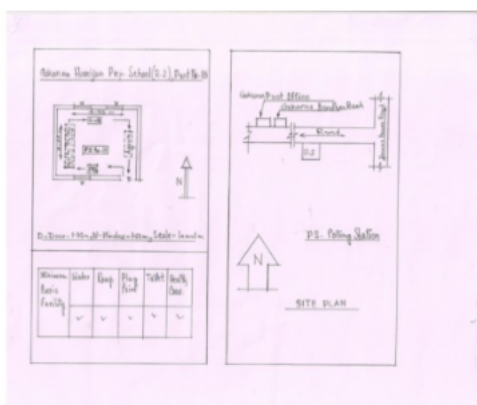

Nazri Naksha

Google Map View

Polling Station Building Front View

Polling Station Front View

Cad View

Key MAP View