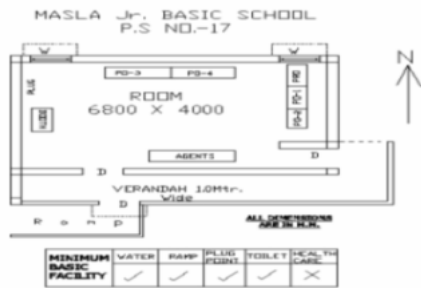

Nazri Naksha

Google Map View

Polling Station Building Front View

Polling Station Front View

Cad View

Key MAP View