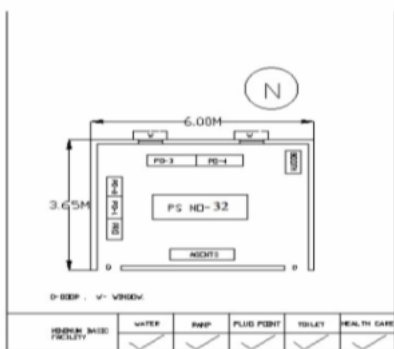

Nazri Naksha

Google Map View

Polling Station Building Front View

Polling Station Front View

Cad View

Key MAP View