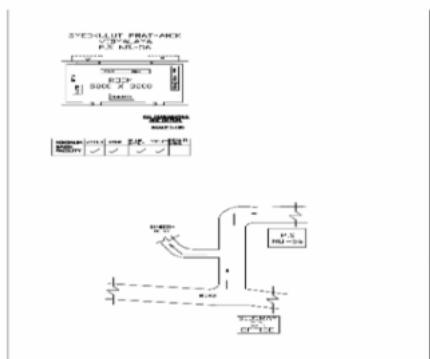

Nazri Naksha

Google Map View

Polling Station Building Front View