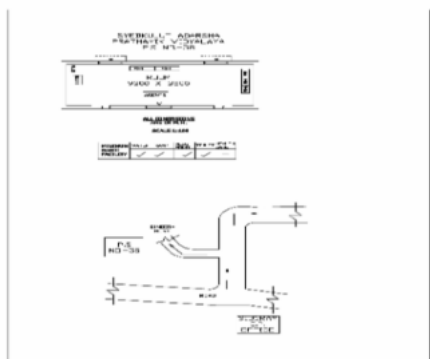

Nazri Naksha

Google Map View

Polling Station Building Front View