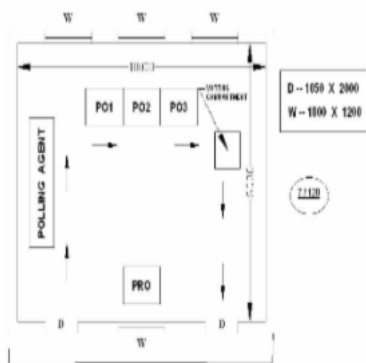

Nazri Naksha

Google Map View