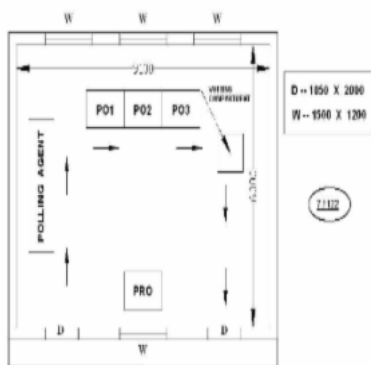

Nazri Naksha

Google Map View