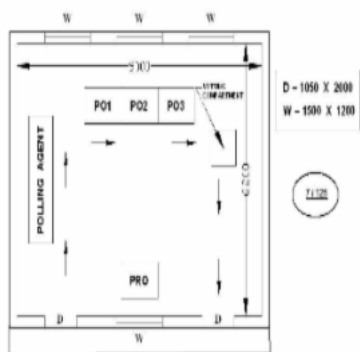

Nazri Naksha

Google Map View