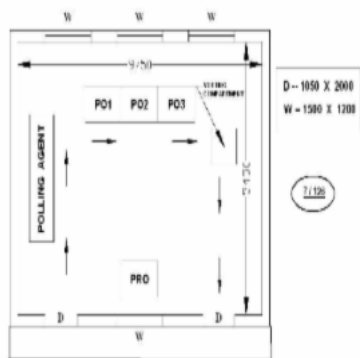

Nazri Naksha

Google Map View