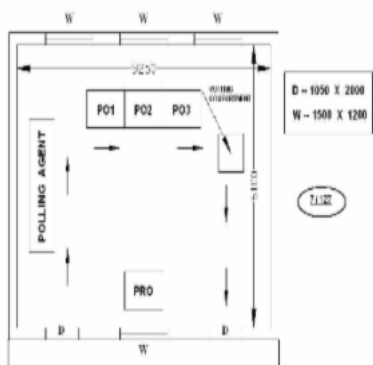

Nazri Naksha

Google Map View