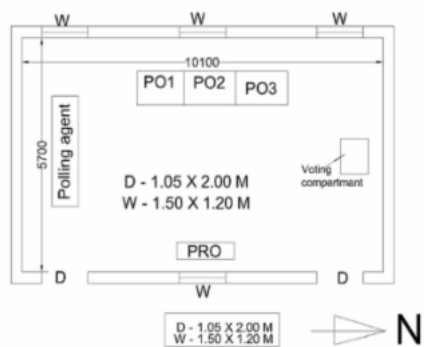

Nazri Naksha

Google Map View