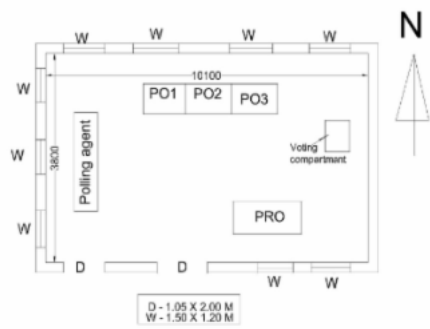

Nazri Naksha

Google Map View