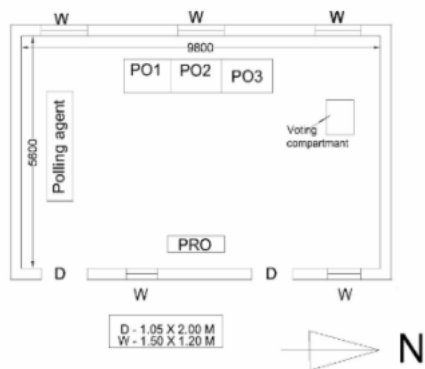

Nazri Naksha

Google Map View

Polling Station Building Front View

Polling Station Front View

Cad View

Key MAP View