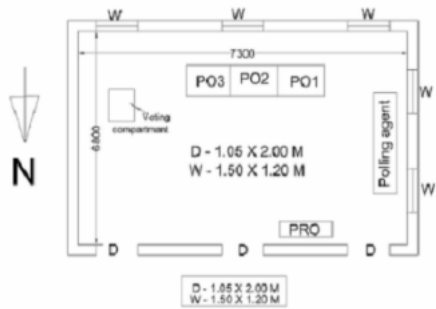

Nazri Naksha

Google Map View