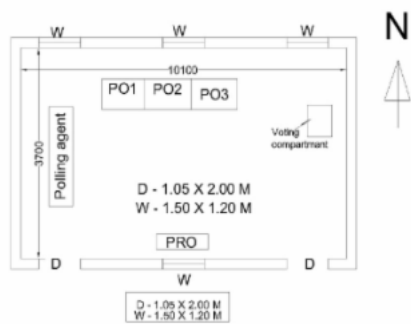

Nazri Naksha

Google Map View