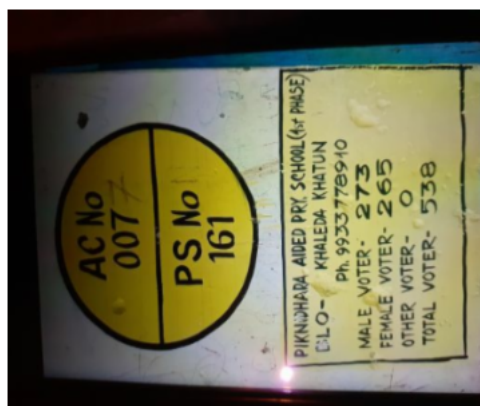

Polling Station Front View