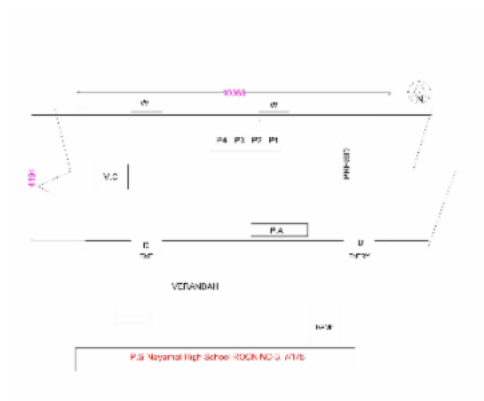

Nazri Naksha

Google Map View