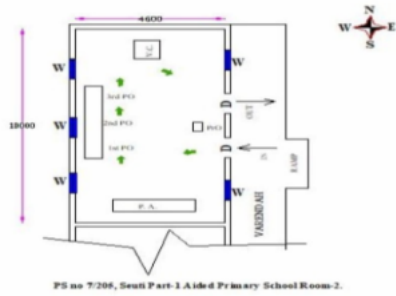

Nazri Naksha

Google Map View

Polling Station Building Front View

Polling Station Front View

Cad View

Key MAP View