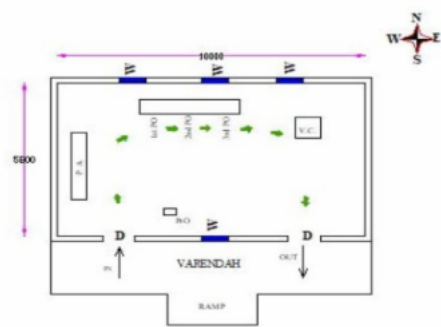

Nazri Naksha

Google Map View

PS no 7206, Kishmat Karala First Phase Fifty Plan Primary School