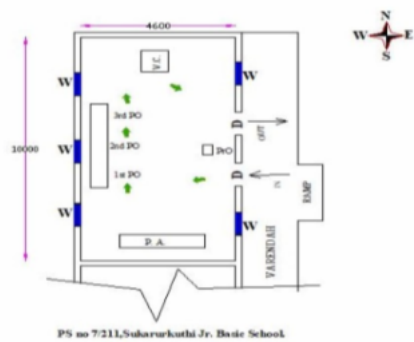

Nazri Naksha

PS no 7211, Suharukuthi Jr. Basic School