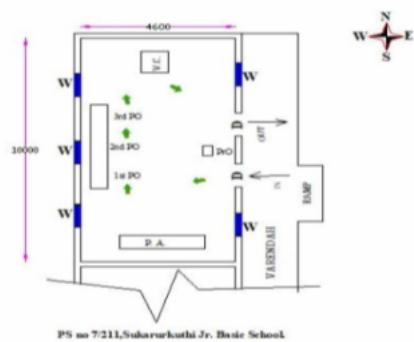

Cad View

PS no 7211, Suharukuthi Jr. Basic School