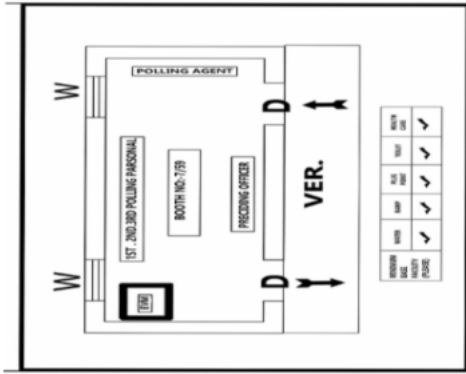

Nazri Naksha

Google Map View