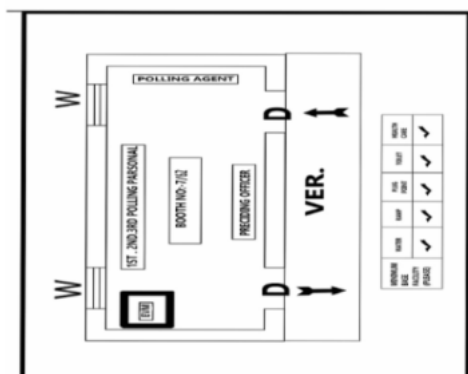

Nazri Naksha

Google Map View

Polling Station Building Front View

Polling Station Front View

Cad View

Key MAP View