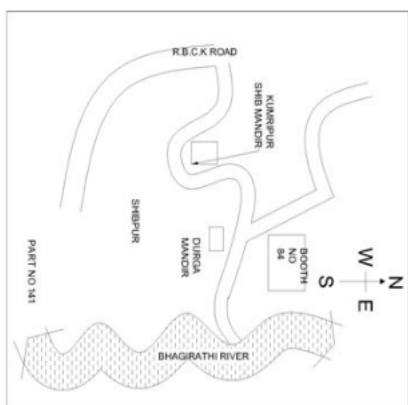

Nazri Naksha

Google Map View

Polling Station Building Front View

Polling Station Front View

Cad View

Key MAP View