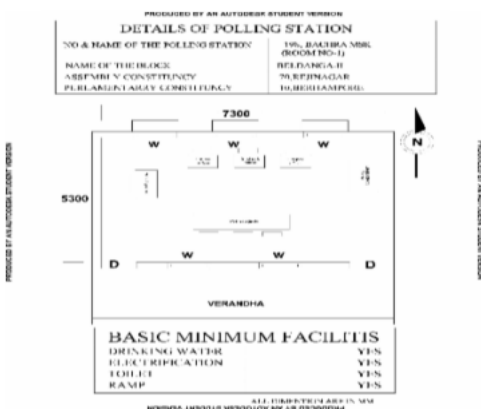

Nazri Naksha

Google Map View

Polling Station Building Front View

Polling Station Front View

Cad View

Key MAP View