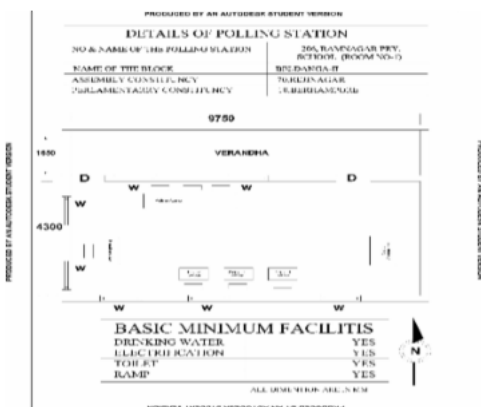

Nazri Naksha

Google Map View

Polling Station Building Front View

Polling Station Front View

Cad View

Key MAP View