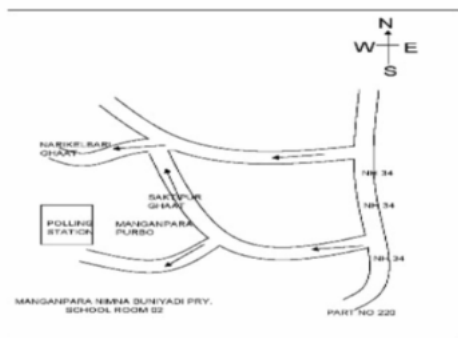

Nazri Naksha

Google Map View

Polling Station Building Front View

Polling Station Front View

Cad View

Key MAP View