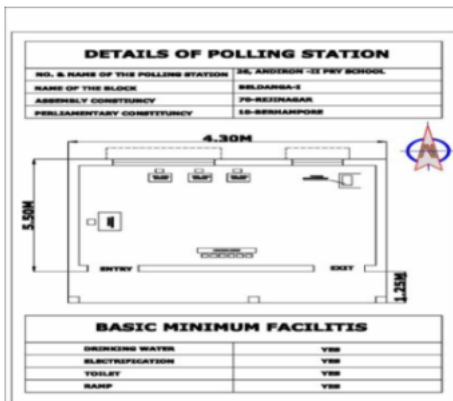

Nazri Naksha

Google Map View

Polling Station Building Front View

Polling Station Front View

Cad View

Key MAP View