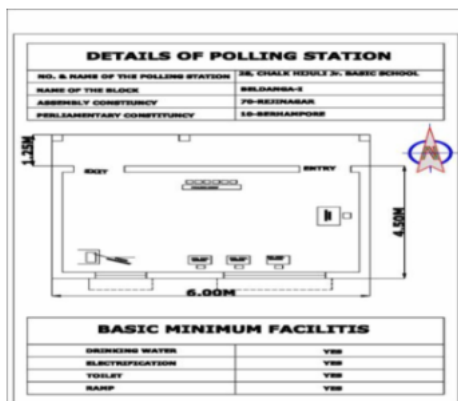

Nazri Naksha

Google Map View

Polling Station Building Front View

Polling Station Front View

Cad View

Key MAP View