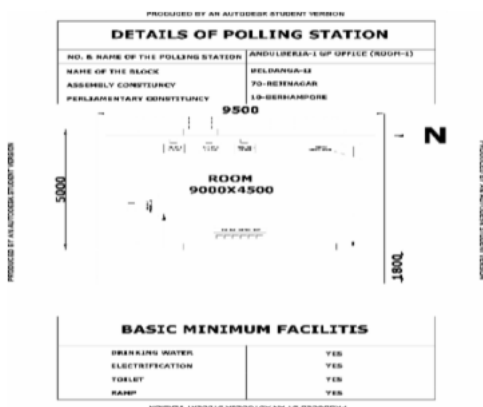

Nazri Naksha

Google Map View

Polling Station Building Front View

Polling Station Front View

Cad View

Key MAP View