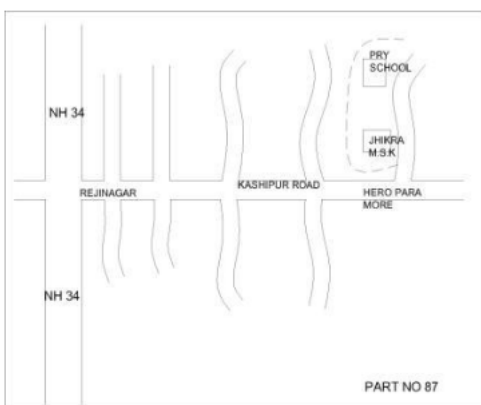

Nazri Naksha

Google Map View

Polling Station Building Front View

Polling Station Front View

Cad View

Key MAP View