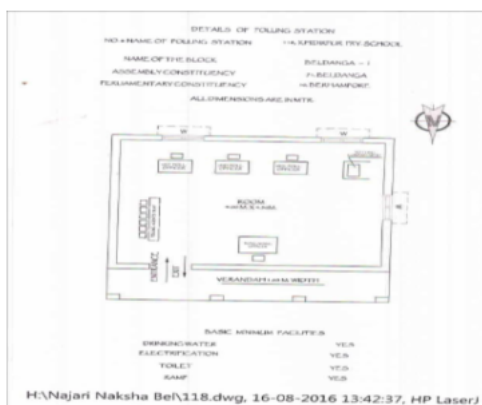

Nazri Naksha

Google Map View

Polling Station Building Front View

Polling Station Front View

Cad View

Key MAP View