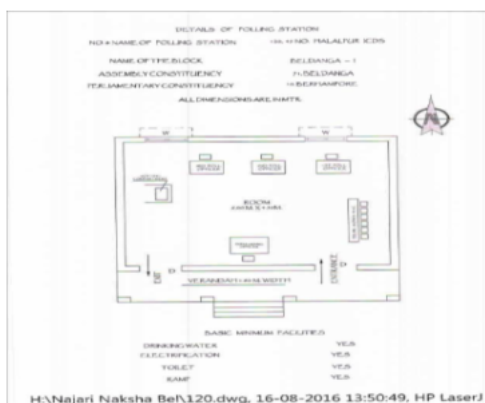

Nazri Naksha

Google Map View

Polling Station Building Front View

Polling Station Front View

Cad View

Key MAP View