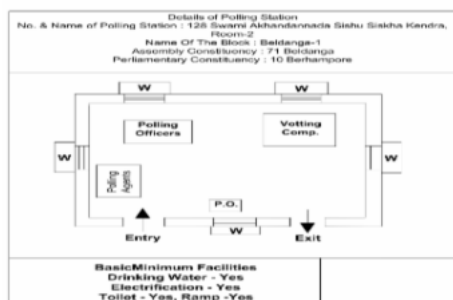

Nazri Naksha

Google Map View

Polling Station Building Front View

Polling Station Front View

Cad View

Key MAP View