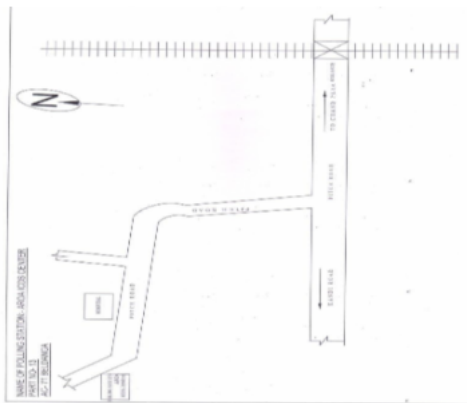

Nazri Naksha

Google Map View

Polling Station Building Front View

Polling Station Front View

Cad View

Key MAP View