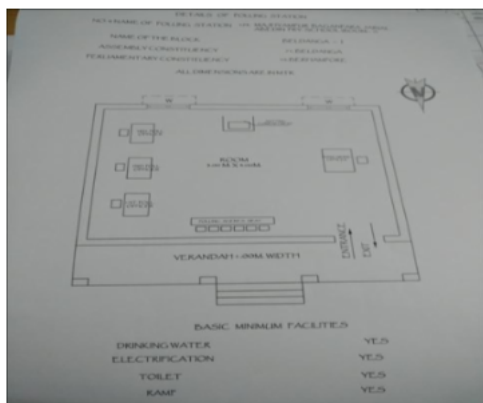

Nazri Naksha

Google Map View

Polling Station Building Front View

Polling Station Front View

Cad View

Key MAP View