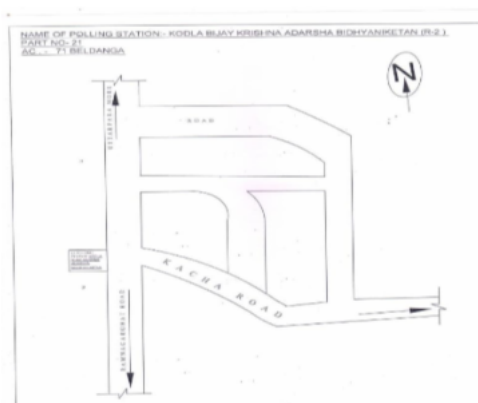

Nazri Naksha

Google Map View

Polling Station Building Front View

Polling Station Front View

Cad View

Key MAP View