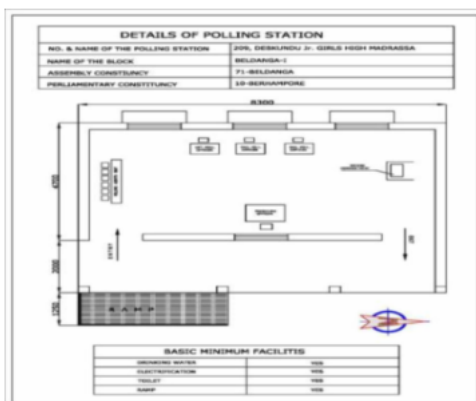

Nazri Naksha

Google Map View

Polling Station Building Front View

Polling Station Front View

Cad View

Key MAP View