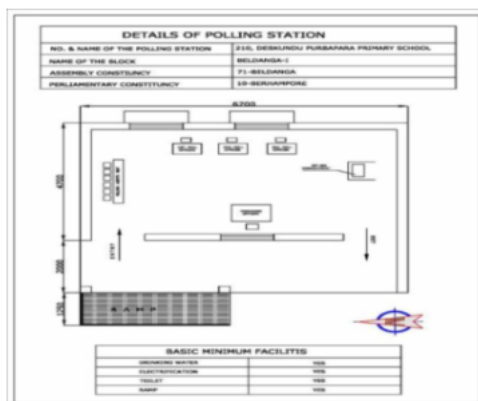

Nazri Naksha

Google Map View

Polling Station Building Front View

Polling Station Front View

Cad View

Key MAP View