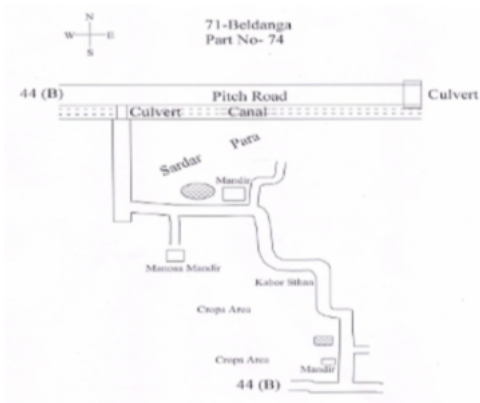

Nazri Naksha

Google Map View

Polling Station Building Front View

Polling Station Front View

Cad View

Key MAP View