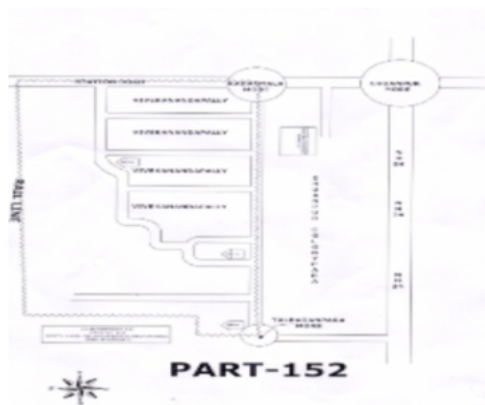

Polling Station Building Front View

Nazri Naksha