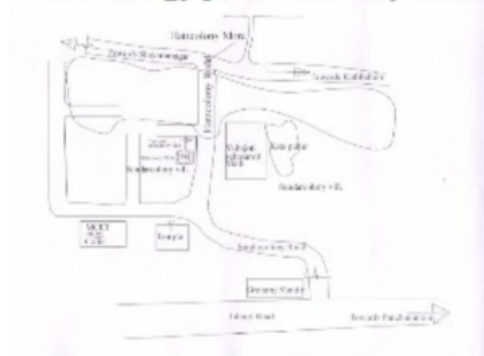

Nazri Naksha

Google Map View

Part No.-**196**, Hatacolony MSK